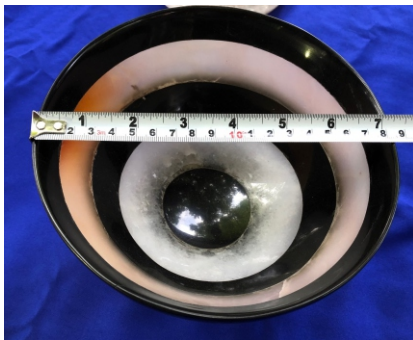

BOWLS

- ·Wide Variety of Different Stones
- ·Hand Made products made by highly talented craft person.
- ·Available in Different Sizes & Shapes
- ·We can also make as per your design.