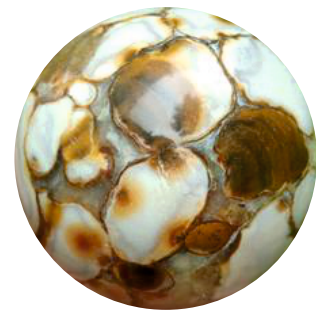

WANDS,
PYRAMID 02

SLICES,
CANDLE HOLDER 03

BRACELETS,
PENDENT 04

CARVED CRYSTALS,
TUMBLE, CHIPS 05

TREE,
ORGONITES 06

BOWLS..... 07

ROUGH,
MINERALS... 08

SPHERES (BALL)

- Wide Variety from Different Stones
- Available in Different Sizes
- Perfect Shape with high polishing
- Stand Available on request.

Available in following Gemstones / Crystals

Rose Quartz, Amethyst, Tiger Eye, Lapis Lazuli, Labradorite, Rainbow Moonstone, Agate, Obsidian, Black Onyx, Black Tourmaline, Citrine, Fluorite, K-2, Apatite, Amazonite, Soda Light, Tree Agate, Rhodonite, Pyrite, Red Jasper, Ocean Jasper, Howlite, Green Aventurine, Granite Matrix, Clear Quartz, Malachite, Smokey Quartz, Selenite, Camelian, Lava stone and many more.....