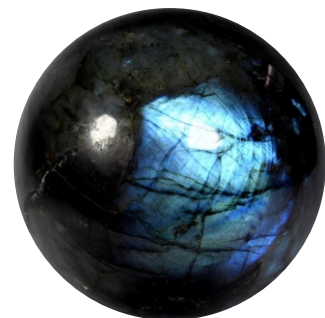

WANDS,
PYRAMID 02

SLICES,
CANDLE HOLDER 03

BRACELETS,
PENDENT 04

CARVED CRYSTALS,
TUMBLE, CHIPS 05

TREE,
ORGONITES 06

BOWLS..... 07

ROUGH,
MINERALS... 08

SPHERES (BALL)

- Wide Variety from Different Stones
- Available in Different Sizes
- Perfect Shape with high polishing
- Stand Available on request.

Available in following Gemstones / Crystals

Rose Quartz, Amethyst, Tiger Eye, Lapis Lazuli, Labradorite, Rainbow Moonstone, Agate, Obsidian, Black Onyx, Black Tourmaline, Citrine, Fluorite, K-2, Apatite, Amazonite, Soda Light, Tree Agate, Rhodonite, Pyrite, Red Jasper, Ocean Jasper, Howlite, Green Aventurine, Granite Matrix, Clear Quartz, Malachite, Smokey Quartz, Selenite, Camelian, Lava stone and many more.....