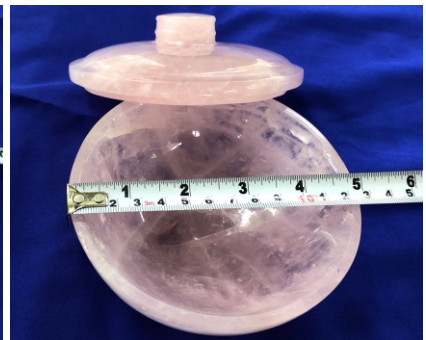

BOWLS

- ·Wide Variety of Different Stones
- ·Hand Made products made by highly talented craft person.
- ·Available in Different Sizes & Shapes
- ·We can also make as per your design.