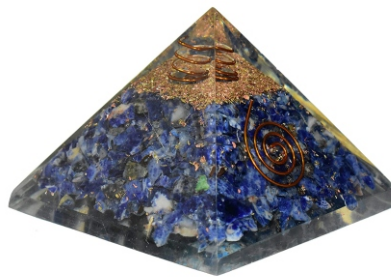

TREE

- Wide Variety of Different Stones
- Available in Different Sizes.

Standard Sizes :

- 50 Stone Chips - 13 cm Height
- 300 Stone Chips - 25 cm Height
- 500 Stone Chips - 35 cm Height
- 1000 Stone Chips - 65 cm Height
- 3000 Stone Chips - 85 cm Height

ORGONITES

BOWLS

- Wide Variety of Different Stones
- Hand Made products made by highly talented craft person.
- Available in Different Sizes & Shapes
- We can also make as per your design.

ROUGH

Available in following Gemstones / Crystals