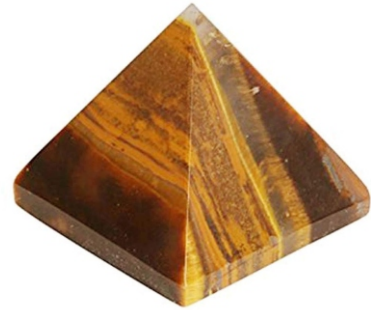

WANDS,
PYRAMID 02

SLICES,
CANDLE HOLDER 03

BRACELETS,
PENDENT 04

CARVED CRYSTALS,
TUMBLE, CHIPS 05

TREE,
ORGONITES 06

BOWLS..... 07

ROUGH,
MINERALS... 08

SPHERES (BALL)

- Wide Variety from Different Stones
- Available in Different Sizes
- Perfect Shape with high polishing
- Stand Available on request.

Available in following Gemstones / Crystals

Rose Quartz, Amethyst, Tiger Eye, Lapis Lazuli, Labradorite, Rainbow Moonstone, Agate, Obsidian, Black Onyx, Black Tourmaline, Citrine, Fluorite, K-2, Apatite, Amazonite, Soda Light, Tree Agate, Rhodonite, Pyrite, Red Jasper, Ocean Jasper, Howlite, Green Aventurine, Granite Matrix, Clear Quartz, Malachite, Smokey Quartz, Selenite, Camelian, Lava stone and many more.....

WANDS / TOWER / POINTER

PYRAMIDS

- Wide Variety from Different Stones
- Available in Different Sizes
- Perfect Shape with high polishing
- Stand Available on request.

Available in following Gemstones / Crystals

Rose Quartz, Amethyst, Tiger Eye, Lapis Lazuli, Labradorite, Rainbow Moonstone, Agate, Obsidian, Black Onyx, Black Tourmaline, Citrine, Fluorite, K-2, Apatite, Amazonite, Soda Light, Tree Agate, Rhodonite, Pyrite, Red Jasper, Ocean Jasper, Howlite, Green Aventurine, Granite Matrix, Clear Quartz, Malachite, Smokey Quartz, Selenite, Carnelian, Lava stone and many more.....