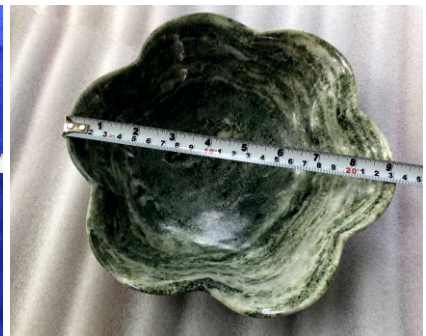

TREE

- Wide Variety of Different Stones
- Available in Different Sizes.

Standard Sizes :

- 50 Stone Chips - 13 cm Height
- 300 Stone Chips - 25 cm Height
- 500 Stone Chips - 35 cm Height
- 1000 Stone Chips - 65 cm Height
- 3000 Stone Chips - 85 cm Height

ORGONITES

BOWLS

- Wide Variety of Different Stones
- Hand Made products made by highly talented craft person.
- Available in Different Sizes & Shapes
- We can also make as per your design.

ROUGH

Available in following Gemstones / Crystals